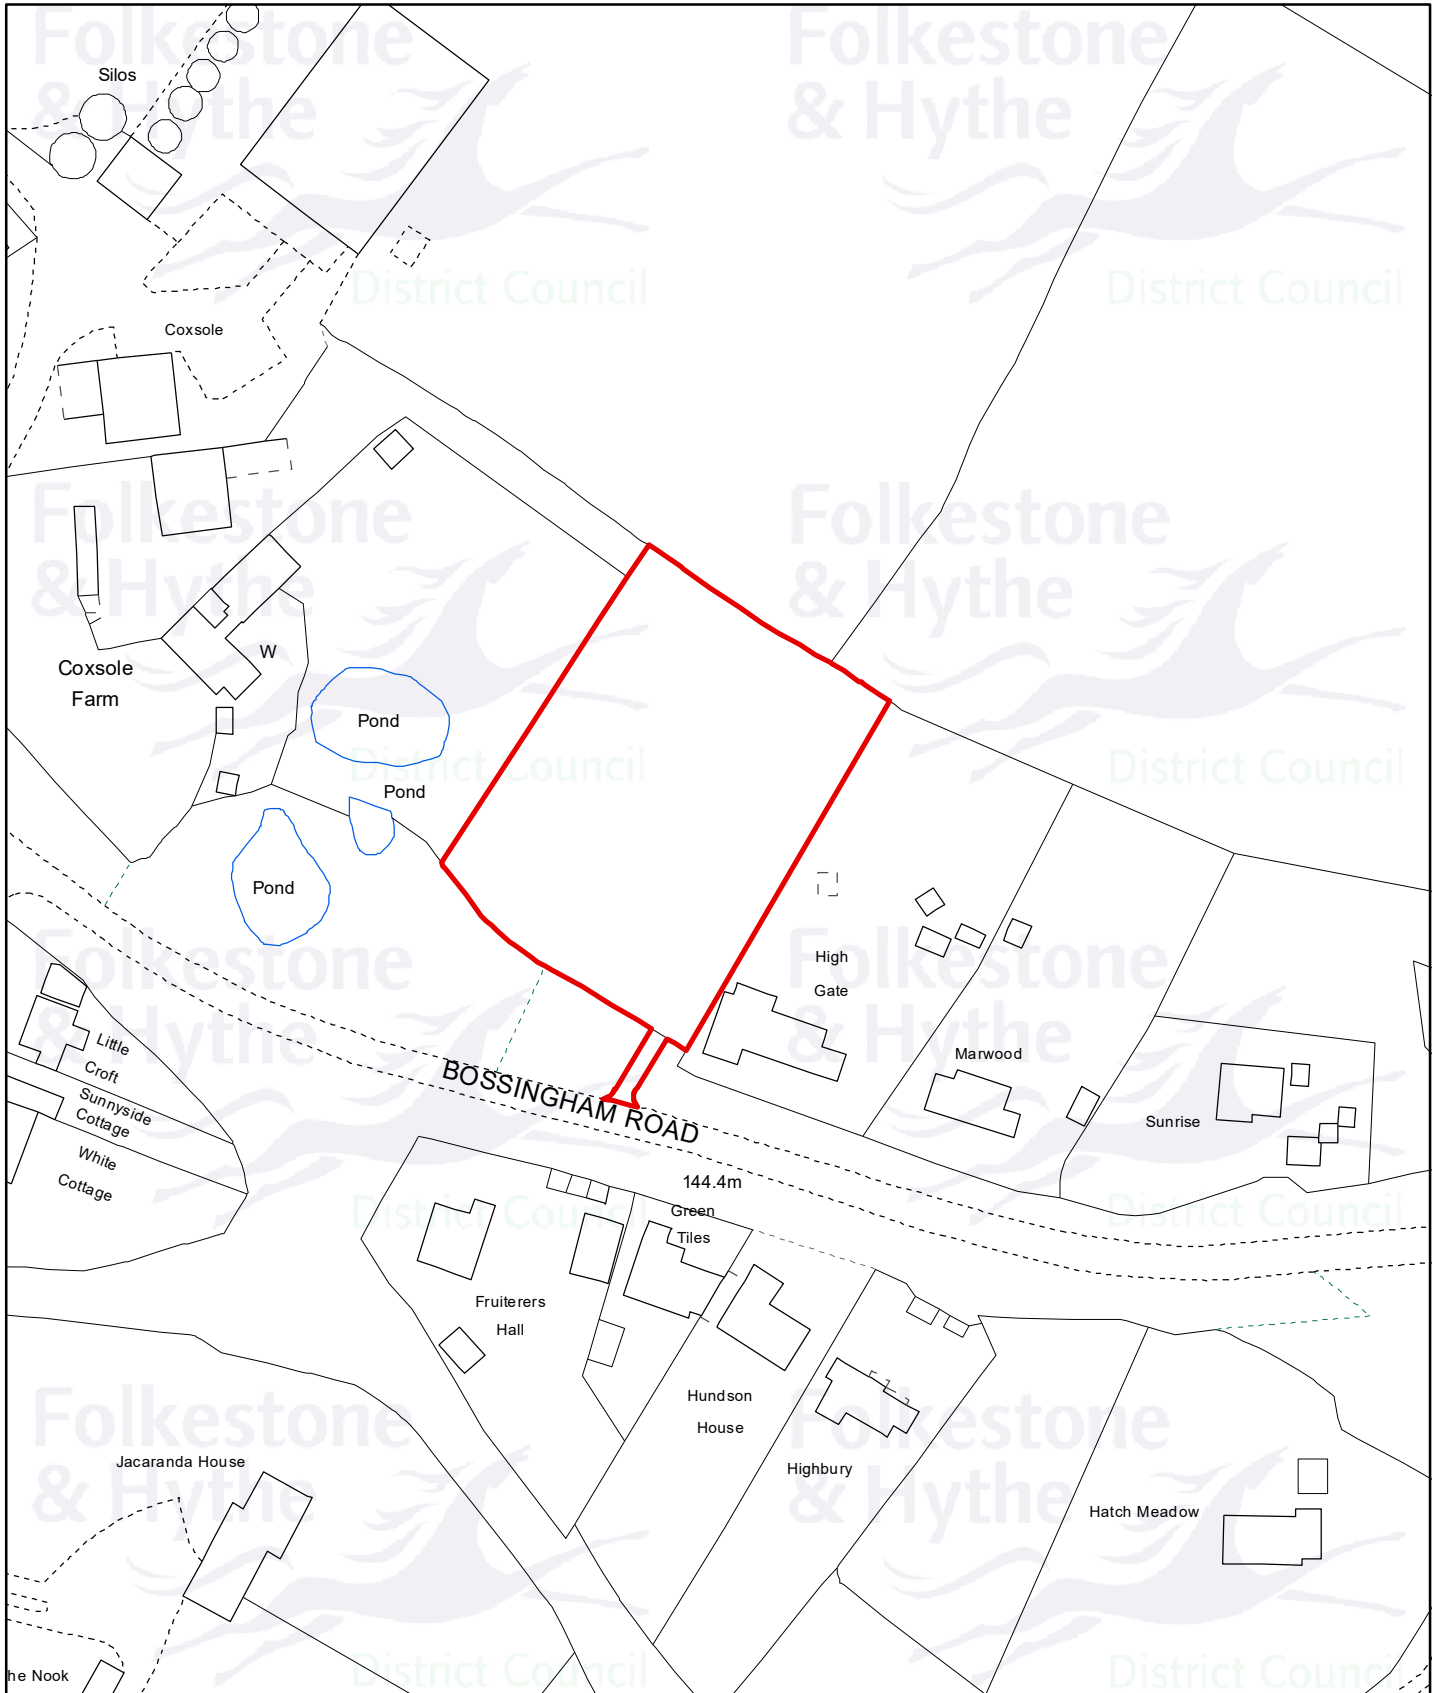

Coxsole Farm, Bossingham Road, Stelling Minnis, Canterbury, CT4 6AQ

Planning Application:
20/1109/FH

Drawn date:
06 Oct 2022

Drawn by:
A.Gheorghita

Drawing ref:
1546/CO/TG

Llywelyn Lloyd
Chief Planning Officer

Contains Ordnance Survey data
© Crown copyright and database right
Folkestone & Hythe District Council 100019677 - 2022

Drawn at 1:1,250 on A4